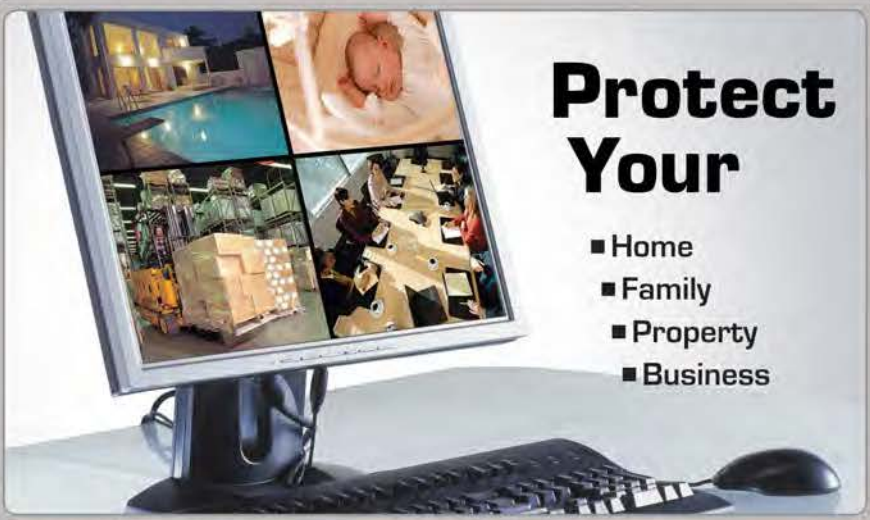

Protect Your

- Home
- Family
- Property
- Business