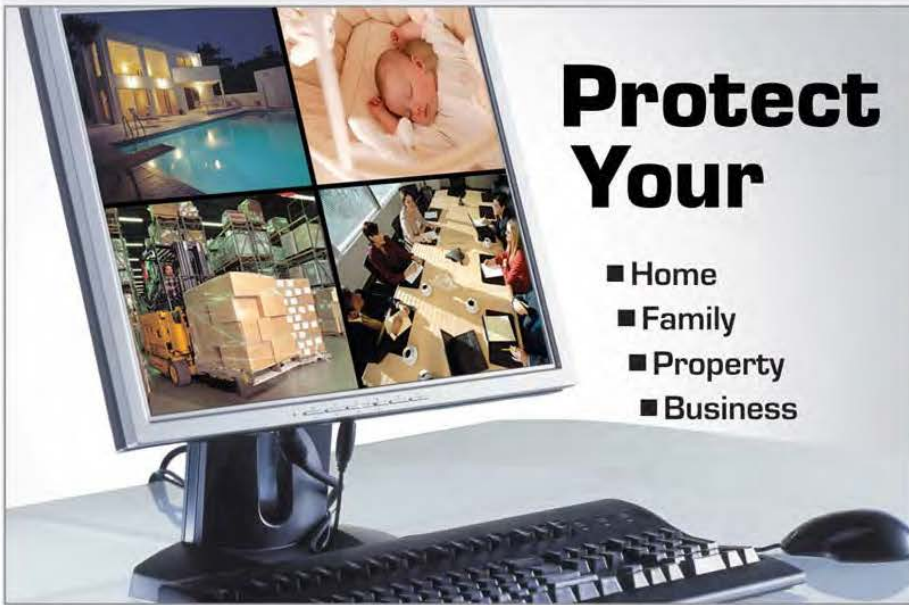

internet cameras
TV-IP312W

SecurView Outdoor PoE Megapixel Day/Night Internet Camera

TV-IP322P

SecurView™ Management Software Included

- Motion detection
- Email alerts
- Program recordings
- Manage 16 cameras

Pan/Tilt Internet Camera Server

- Secure a greater area with pan and tilt controls
- Pan 330° side-to-side and tilt 105° up-and-down from any Internet connection
- Program motion detection recording and email alerts with complimentary software

internet cameras

internet cameras
TV-IP410

Pan/Tilt Internet Camera Server

 The Pan/Tilt Internet Camera Server provides real-time security surveillance over a large viewing area. Monitor people in your camera's viewing field and manage the camera from any Internet connection. See more with one Internet camera—remotely pan the camera side-to-side a remarkable 330 degrees and tilt up-and-down 105 degrees.